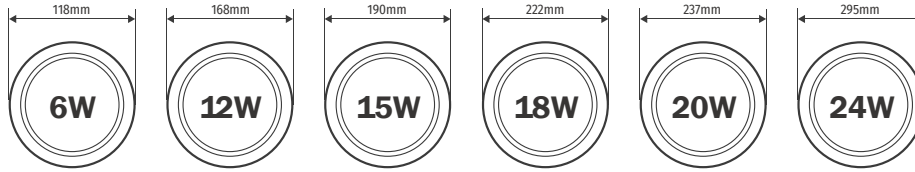

LED ROUND PANEL LIGHT

Wide range of Wattages and 3CCT Switchable Colour Options

OPTION AVAILABLE

OPTION AVAILABLE

TRIM COLOUR OPTIONS
AVAILABLE ON REQUEST

3 COLOUR SWITCHABLE

FEATURES:

- Ideal for shallow ceiling voids
- Easy installation
- Long-life of 30,000 hours
- Range of cutout sizes and wattages
- Slim, modern design suitable in a range of applications
- Low energy consumption - Save up to 65% on running costs
- Now 3CCT switchable as standard! 3000K, 4000K and 6000K

APPLICATIONS

COMMERCIAL

HOME &
RESIDENTIAL

OFFICES

LED ROUND PANEL LIGHT

Wide range of Wattages and 3CCT Switchable Colour Options

PART No.	213420	213437	213444	213451	213468	213475
ITEM DESCRIPTION	6W LED ROUND PANEL 3CCT	12W LED ROUND PANEL 3CCT	15W LED ROUND PANEL 3CCT	18W LED ROUND PANEL 3CCT	20W LED ROUND PANEL 3CCT	24W LED ROUND PANEL 3CCT
POWER CONSUMPTION	6W	12W	15W	18W	20W	24W
DIMENSIONS	118mm Ø 110mm Ø cut out	168mm Ø 155mm Ø cut out	190mm Ø 171mm Ø cut out	222mm Ø 205mm Ø cut out	237mm Ø 223mm Ø cut out	295mm Ø 285mm Ø cut out
LUMENS	390lm	960lm	1200lm	1440lm	1600 lm	1920lm
COLOUR TEMPERATURE	3CCT Switchable - 3000K, 4000K and 6000K					
COLOUR RENDITION INDEX (CRI)	Ra >80					
LUMEN EFFICACY	65lm/W		80lm/W			
IP RATING	IP20					
BEAM ANGLE	120°					
CONSTRUCTION	Aluminium & Plastic					
LIFETIME	30,000hrs					
SWITCHING CYCLES	30,000					
WORKING TEMPERATURE	-20° C to +40° C					
CERTIFICATION	UKCA, CE, ROHS					
WARRANTY	1 year (+2 years extended warranty with online registration)					