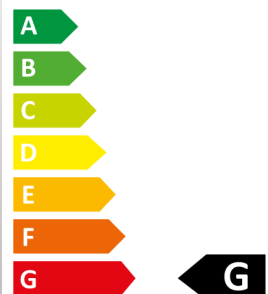

BRIGHT SOURCE

Bright Source
243182