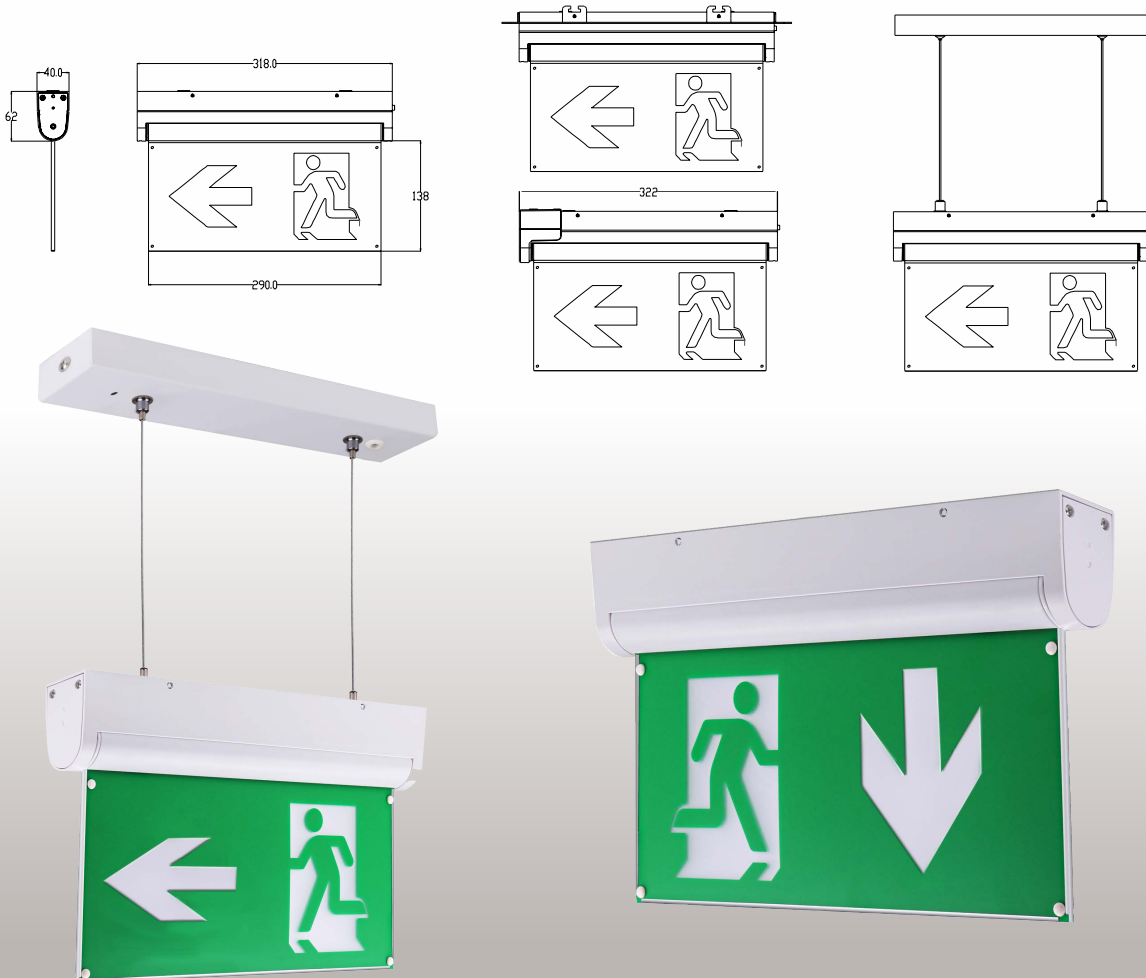

## 4-IN-1 LED EMERGENCY EXIT SIGN

A part of the Bright Source Emergency Lighting

### FEATURES:

- A highly versatile Emergency lighting unit that can be mounted in 4 different ways
- Suspension wires allow the unit to be hung from the ceiling
- Powerful unit that has a viewing distance of 30m
- Slimline, modern design
- IP20 Rated and IK08 Rated for impact
- Conforms to IEC/BS EN 60598-2-22

### APPLICATIONS

FACTORIES

OFFICES

WAREHOUSE & STORAGE AISLES

# 4-IN-1 LED EMERGENCY EXIT SIGN

A part of the Bright Source Emergency Lighting

<b>Part No.</b>	<b>243182</b>
<b>DESCRIPTION</b>	Maintained emergency version. LiFePO4 battery. 3-4 hours emergency time.
<b>DIMENSIONS</b>	366 x 207 x 84mm
<b>POWER CONSUMPTION</b>	5W
<b>INPUT VOLTAGE</b>	200-240V AC
<b>COLOUR TEMPERATURE</b>	6000K (Daylight White)
<b>LUMENS</b>	70lm
<b>COLOUR RENDITION (CRI)</b>	Ra >80
<b>IP RATING</b>	IP20
<b>IK RATING</b>	IK08
<b>BEAM ANGLE</b>	120°
<b>CONSTRUCTION</b>	Steel/Polycarbonate Panel
<b>WORKING TEMPERATURES</b>	-20°C to +40°C
<b>LIFETIME</b>	30,000hrs
<b>SWITCHING CYCLES</b>	10,000
<b>LUMEN EFFICACY</b>	14lm/W
<b>ENERGY CONSUMPTION</b>	4 kWh
<b>CERTIFICATION</b>	CE, RoHS
<b>WARRANTY</b>	1 year (+ 4 years extended warranty with online registration) <b>Battery 3 years only</b>