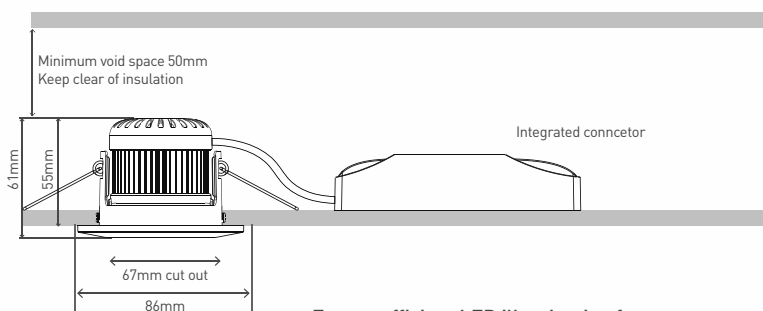

8W

ALL IN ONE LED DOWNLIGHT

New insulation cover with easy fit Plug'n'Play connector

Part No.	230472
DESCRIPTION	8W All in One Downlight
DIMENSIONS	53 x 82 x 82mm (Excluding driver)
CUT OUT	65mm diameter
POWER CONSUMPTION	8W
POWER FACTOR	0.9
COLOUR	3000K (Warm White) / 4000K (Cool White) / 6000K (Daylight White)
LAMP TYPE	COB
COLOUR RENDITION (CRI)	Ra>80
LUMINENCE FLUX	598lm (WW) / 680lm (CW) / 635lm (DW)
IP RATING	IP65 (Bezel only)
CONSTRUCTION	Aluminum / Steel / Polycarbonate
FIRE RESISTANT	BS476-22 30/60/90 minutes
BEAM ANGLE	70°
DIMMABLE	Yes
EMERGENCY CONVERSION CODE	230120
WORKING TEMPERATURES	-30°C to +35°C
ENERGY CONSUMPTION	10kWh
CERTIFICATION	CE, RoHS
WARRANTY	1 year (+ 2 years extended warranty with online registration)
BUILDING REGS - PART L	Yes

Space Requirements

Energy efficient LED illumination for all settings with a driver on a flexible connection, great for tight spaces!