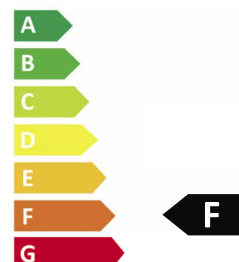

3 Impressive Features, 1 Amazing Downlight

1. Dimmable
2. Fire-Resistant 30/60/90 minutes
3. 3-hour emergency version available

MAGNETIC FRONT

FIRE RATED
BS476-21
30/60/90 minutes

IP65 RATED
With Bezel

65 mm
DIAMETER CUT OUT

Space Requirements

Energy efficient LED illumination for all settings with a driver on a flexible connection, great for tight spaces!

Easily switch the colour temperature after installation

EXCELLENT PERFORMANCE FROM THE **ALL IN ONE** RANGE

BRIGTH SOURCE

Formerly rated A+ (same quality, new energy rating label regulations)