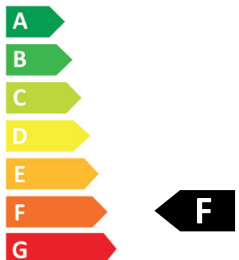

ITEM #	243540	243557	243564	243571	243588	243595
PRODUCT NAME	ALL IN ONE Switch LED 2D Polo Bulkhead Standard	ALL IN ONE Switch LED 2D Polo Bulkhead Microwave Sensor	ALL IN ONE Switch LED 2D Polo Bulkhead Corridor Function	ALL IN ONE Switch LED 2D Polo Bulkhead 3HR Emergency	ALL IN ONE Switch LED 2D Polo Bulkhead Microwave Sensor & 3HR Emergency	ALL IN ONE Switch LED 2D Polo Bulkhead Corridor Function & 3HR Emergency
WATTAGE	SWITCHABLE 9W/14W/18W (Disconnect at Mains)					
DIMENSIONS	316 x 316 x 74mm	316 x 316 x 74mm	316 x 316 x 74mm	316 x 316 x 74mm	316 x 316 x 74mm	316 x 316 x 74mm
COLOUR TEMPERATURE	SWITCHABLE 3000K/4000K/6000K					
COLOUR RENDITION INDEX (CRI)	Ra>80	Ra>80	Ra>80	Ra>80	Ra>80	Ra>80
LUMENS	855lm/1330lm/1710lm					
IP RATING	IP65	IP65	IP65	IP65	IP65	IP65
IK RATING	IK08	IK08	IK08	IK08	IK08	IK08
BEAM ANGLE	120°	120°	120°	120°	120°	120°
CONSTRUCTION	POLYCARBONATE					
WORKING TEMPERATURE	-20°C to +40°C	-20°C to +40°C	-20°C to +40°C	-20°C to +40°C	-20°C to +40°C	-20°C to +40°C
LIFETIME	50,000hrs	50,000hrs	50,000hrs	50,000hrs	50,000hrs	50,000hrs
SWITCH CYCLES	30,000	30,000	30,000	30,000	30,000	30,000
WARRANTY	1 year (+ 4 years extended warranty with online registration)					
UGR RATING	26.1					
LM/W	95					
SDCM	<6					
L VALUE	70					
B VALUE	50					
LED CHIP BRAND	SANAN					

BRIGTH SOURCE

ACCESSORIES
AVAILABLE
SEPERATELY

Part#	Description
243601	Chrome Trim
243618	Black Eyelid Bezel
243625	Black Grill Bezel

Formerly rated A+
(same quality,
new energy rating
label regulations)