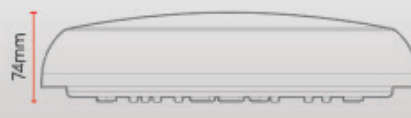

ITEM #	243540	243557	243564	243571	243588	243595
PRODUCT NAME	ALL IN ONE Switch LED 2D Polo Bulkhead Standard	ALL IN ONE Switch LED 2D Polo Bulkhead Microwave Sensor	ALL IN ONE Switch LED 2D Polo Bulkhead Corridor Function	ALL IN ONE Switch LED 2D Polo Bulkhead 3HR Emergency	ALL IN ONE Switch LED 2D Polo Bulkhead Microwave Sensor & 3HR Emergency	ALL IN ONE Switch LED 2D Polo Bulkhead Corridor Function & 3HR Emergency
WATTAGE	SWITCHABLE 9W/14W/18W (Disconnect at Mains)					
DIMENSIONS	316 x 316 x 74mm	316 x 316 x 74mm	316 x 316 x 74mm	316 x 316 x 74mm	316 x 316 x 74mm	316 x 316 x 74mm
COLOUR TEMPERATURE	SWITCHABLE 3000K/4000K/6000K					
COLOUR RENDITION INDEX (CRI)	Ra>80	Ra>80	Ra>80	Ra>80	Ra>80	Ra>80
LUMENS	855lm/1330lm/1710lm					
IP RATING	IP65	IP65	IP65	IP65	IP65	IP65
IK RATING	IK08	IK08	IK08	IK08	IK08	IK08
BEAM ANGLE	120°	120°	120°	120°	120°	120°
CONSTRUCTION	POLYCARBONATE					
WORKING TEMPERATURE	-20°C to +40°C	-20°C to +40°C	-20°C to +40°C	-20°C to +40°C	-20°C to +40°C	-20°C to +40°C
LIFETIME	50,000hrs	50,000hrs	50,000hrs	50,000hrs	50,000hrs	50,000hrs
SWITCH CYCLES	30,000	30,000	30,000	30,000	30,000	30,000
WARRANTY	1 year (+ 4 years extended warranty with online registration)					
UGR RATING	26.1					
LM/W	95					
SDCM	<6					
L VALUE	70					
B VALUE	50					
LED CHIP BRAND	SANAN					

BRIGTH SOURCE

ACCESSORIES
AVAILABLE
SEPERATELY

Part#	Description
243601	Chrome Trim
243618	Black Eyelid Bezel
243625	Black Grill Bezel

Formerly rated A+
(same quality,
new energy rating
label regulations)