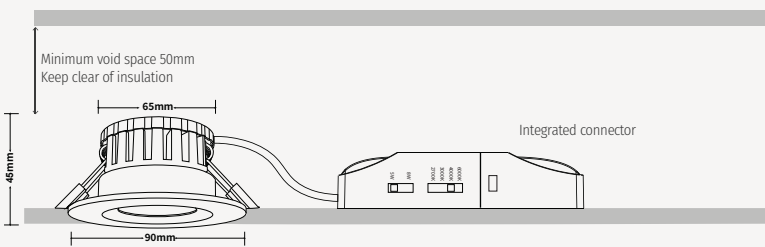

5W
-
8W

ALL IN ONE LED DOWNLIGHT

New insulation cover with easy fit Plug'n'Play connector

Part No.	230670
DESCRIPTION	5W/8W All in One Downlight 4CCT
DIMENSIONS	90 x 45 x 45mm (Excluding driver)
CUT OUT	65mm diameter
POWER CONSUMPTION	5W or 8W Selectable
POWER FACTOR	0.9
COLOUR TEMPERATURE	2700K (Extra Warm White) / 3000K (Warm White) / 4000K (Cool White) / 6000K (Daylight White)
COLOUR RENDITION (CRI)	Ra >80
LUMINENCE FLUX	460-540lm (5W), 720-840lm (8W)
IP RATING	IP65 (with Bezel only)
CONSTRUCTION	Aluminum / Polycarbonate
FIRE RESISTANT	BS476-21 30/60/90 minutes
BEAM ANGLE	60°
DIMMABLE	Yes
LIFETIME	54,000hrs
WORKING TEMPERATURES	-25°C to +45°C
CERTIFICATION	CE, UKCA, RoHS
WARRANTY	1 year (+ 4 years extended warranty with online registration)
EFFICACY RATING	100lm/W

Space Requirements

Energy efficient LED illumination for all settings with a driver on a flexible connection, great for tight spaces!