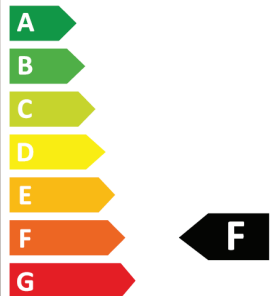

### 6 Impressive Features, 1 Amazing Downlight

1. Dimmable
2. Fire-Resistant 30/60/90 minutes
3. 3-hour emergency version available
4. IP65 Rated with Bezel
5. Switchable Wattage 5W-8W
6. 4 Colour Temperatures

### FEATURES:

- New 5W/8W downlight added to the range
- Plug'n'Play as standard
- 4CCT - colour temperature changing switch (2700K, 3000K, 4000K, 6000K)
- Bezel included as standard - White
- Easy to install
- Switch the bezels after installation
- Trusted, stylish design from the All in One range which includes the 8W/10W fire-rated downlight and the Tilt 8W/10W

# ALL IN ONE LED DOWNLIGHT

New insulation cover with easy fit Plug'n'Play connector

<b>Part No.</b>	<b>230670</b>
DESCRIPTION	5W/8W All in One Downlight 4CCT
DIMENSIONS	90 x 45 x 45mm (Excluding driver)
CUT OUT	65mm diameter
POWER CONSUMPTION	5W or 8W Selectable
POWER FACTOR	0.9
COLOUR TEMPERATURE	2700K (Extra Warm White) / 3000K (Warm White) / 4000K (Cool White) / 6000K (Daylight White)
COLOUR RENDITION (CRI)	Ra >80
LUMINENCE FLUX	460-540lm (5W), 720-840lm (8W)
IP RATING	IP65 (with Bezel only)
CONSTRUCTION	Aluminum / Polycarbonate
FIRE RESISTANT	BS476-21 30/60/90 minutes
BEAM ANGLE	60°
DIMMABLE	Yes
LIFETIME	54,000hrs
WORKING TEMPERATURES	-25°C to +45°C
CERTIFICATION	CE, UKCA, RoHS
WARRANTY	1 year (+ 4 years extended warranty with online registration)
EFFICACY RATING	100lm/W

## EXCELLENT PERFORMANCE FROM THE **ALL IN ONE** RANGE

**8W/10W Switch**  
230465

**8W/10W Switch Tilt**  
230489

**Bright Source**  
230670

**8**  
kWh/1000h

2021 No. 109

**BRIGHT SOURCE**