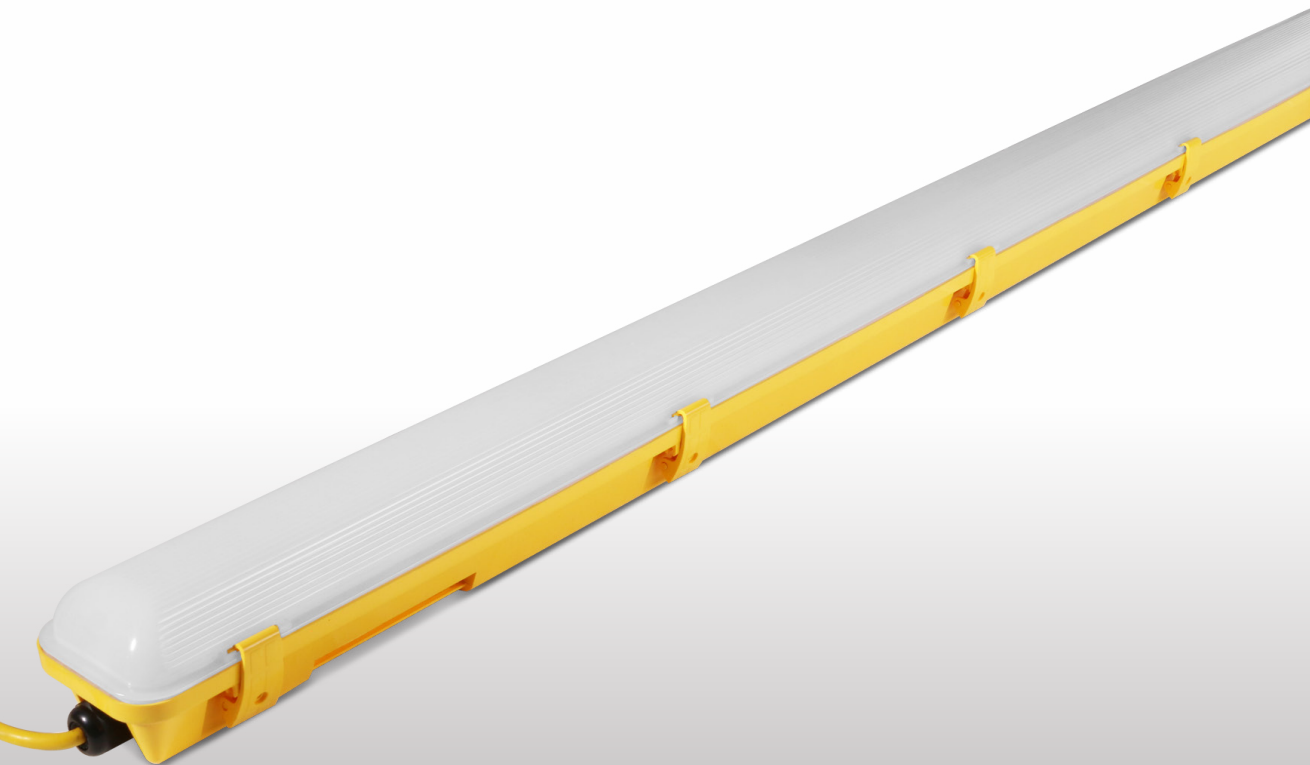

35W

110V 5FT ANTI-CORROSIVE FITTING

Part No.	232117
DESCRIPTION	110V 2ft Anti-Corrosive Fitting
DIMENSIONS	1540mm x 82mm x 73mm
BODY COLOUR	Yellow
POWER CONSUMPTION	35W
POWER INPUT	100-120V
COLOUR TEMPERATURE	4000K
COLOUR RENDITION (CRI)	Ra >80
LUMEN OUTPUT/MODES	3850lm
BEAM ANGLE	120°
IP RATING	IP65
IK RATING	IK10
CONSTRUCTION	Polycarbonate
WORKING TEMPERATURE	-20°C to +45°C
LIFETIME (HRS)	50,000
SWITCH CYCLES	15,000
CERTIFICATION	UKCA, CE
WARRANTY	1 year (+ 4 year extended warranty with online registration)
EFFICACY RATING	110lm/W

BRIGHT SOURCE

BRIGHT SOURCE
232117