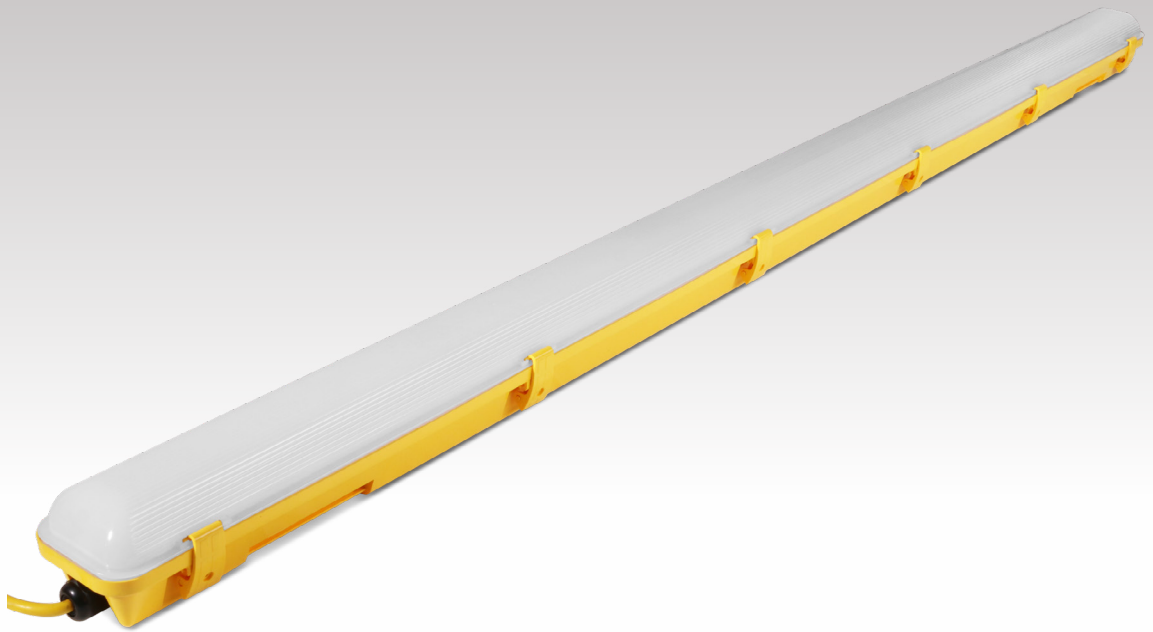

# 110V 5FT ANTI-CORROSIVE FITTING

**35W**

## FEATURES:

- IP65 Weather Proof
- 4ft and 2ft sizes are also available
- High Quality
- Robust and Durable Product

## APPLICATIONS

CONSTRUCTION

OUTDOOR

WORK SITES

35W

# 110V 5FT ANTI-CORROSIVE FITTING

<b>Part No.</b>	<b>232117</b>
<b>DESCRIPTION</b>	110V 2ft Anti-Corrosive Fitting
<b>DIMENSIONS</b>	1540mm x 82mm x 73mm
<b>BODY COLOUR</b>	Yellow
<b>POWER CONSUMPTION</b>	35W
<b>POWER INPUT</b>	100-120V
<b>COLOUR TEMPERATURE</b>	4000K
<b>COLOUR RENDITION (CRI)</b>	Ra >80
<b>LUMEN OUTPUT/MODES</b>	3850lm
<b>BEAM ANGLE</b>	120°
<b>IP RATING</b>	IP65
<b>IK RATING</b>	IK10
<b>CONSTRUCTION</b>	Polycarbonate
<b>WORKING TEMPERATURE</b>	-20°C to +45°C
<b>LIFETIME (HRS)</b>	50,000
<b>SWITCH CYCLES</b>	15,000
<b>CERTIFICATION</b>	UKCA, CE
<b>WARRANTY</b>	1 year (+ 4 year extended warranty with online registration)
<b>EFFICACY RATING</b>	110lm/W