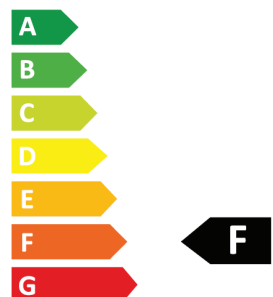

7 Impressive Features, 1 Amazing Downlight

1. Dimmable
2. Fire-Resistant 30/60/90 minutes
3. 3-hour emergency version available
4. IP65 Rated with Bezel
5. Switchable Wattage 5W-8W
6. 4 Colour Temperatures
7. Tiltable

DIMMABLE

FIRE RATED
BS476-21
30/60/90
minutes

IP65
RATED
With Bezel

SWITCHABLE
WATTAGE

FEATURES:

- New 5W/8W downlight added to the range
- 4CCT - colour temperature changing switch (2700K, 3000K, 4000K, 6000K)
- Bezel included as standard - White
- Easy to install
- Switch the bezels after installation
- Trusted, stylish design from the All in One range which includes the 8W/10W fire-rated downlight and the Tilt 8W/10W
- Tilt function allows control of the beam direction

APPLICATIONS

COMMERCIAL

HOME &
RESIDENTIAL

5
YEAR
WARRANTY
WITH ONLINE
REGISTRATION

5W
-
8W

TILT ALL IN ONE LED DOWNLIGHT

New insulation cover with easy fit Plug'n'Play connector

Part No.	230786
DESCRIPTION	5W/8W Tilt All in One Downlight 4CCT
DIMENSIONS	90 x 40mm (Excluding driver)
CUT OUT	65mm diameter
POWER CONSUMPTION	5W or 8W Selectable
INPUT VOLTAGE	AC200-240V
COLOUR TEMPERATURE	2700K (Extra Warm White) / 3000K (Warm White) / 4000K (Cool White) / 6000K (Daylight White)
COLOUR RENDITION (CRI)	Ra >80
LUMINENCE FLUX	460-540lm (5W), 720-840lm (8W)
IP RATING	IP65 (with Bezel only)
CONSTRUCTION	Aluminum / Polycarbonate
FIRE RESISTANT	BS476-21 30/60/90 minutes
BEAM ANGLE	60°
DIMMABLE	Yes
LIFETIME	54,000hrs
WORKING TEMPERATURES	-25°C to +45°C
CERTIFICATION	CE, UKCA, RoHS
WARRANTY	1 year (+ 4 years extended warranty with online registration)
EFFICACY RATING	100lm/W

LINE DRAWING

EXCELLENT PERFORMANCE FROM
THE **ALL IN ONE** RANGE

8W/10W Switch
230465

8W/10W Switch Tilt
230489

BRIGHT SOURCE

Bright Source
230786

8
kWh/1000h

2021 No. 109