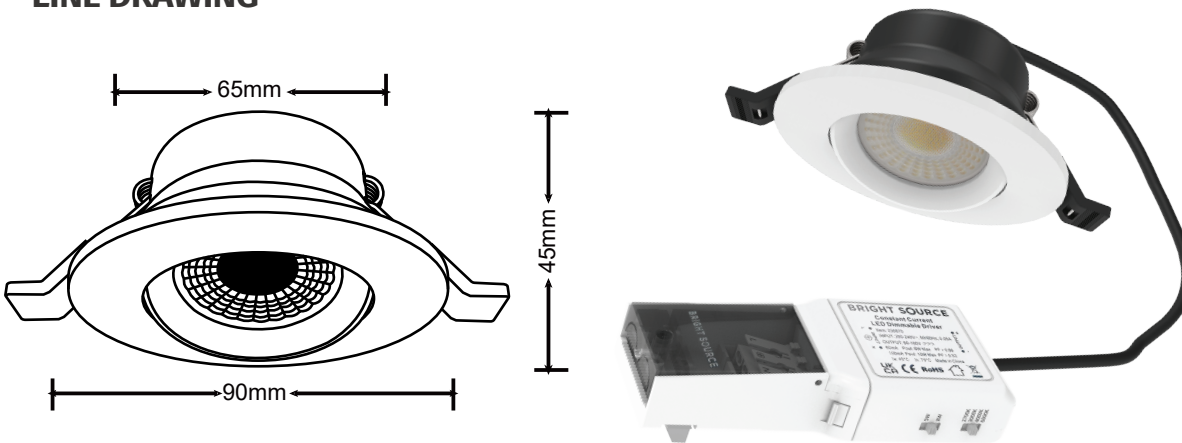

TILT ALL IN ONE LED DOWNLIGHT

5W
-
8W

New All in One Downlight with Tilt

Energy efficient LED illumination for all settings with driver on a flexible connection, great for tight spaces.

Bezel Included as Standard

DIMMABLE

FIRE RATED
BS476-21
30/60/90
minutes

IP65
RATED
With Bezel

SWITCHABLE
WATTAGE

FEATURES:

- New 5W/8W downlight added to the range
- 4CCT - colour temperature changing switch (2700K, 3000K, 4000K, 6000K)
- Bezel included as standard - White
- Easy to install
- Switch the bezels after installation
- Trusted, stylish design from the All in One range which includes the 8W/10W fire-rated downlight and the Tilt 8W/10W
- Tilt function allows control of the beam direction

APPLICATIONS

COMMERCIAL

HOME &
RESIDENTIAL

5
YEAR
WARRANTY
WITH ONLINE
REGISTRATION

5W
-
8W

TILT ALL IN ONE LED DOWNLIGHT

New insulation cover with easy fit Plug'n'Play connector

Part No.	230786
DESCRIPTION	5W/8W Tilt All in One Downlight 4CCT
DIMENSIONS	90 x 40mm (Excluding driver)
CUT OUT	65mm diameter
POWER CONSUMPTION	5W or 8W Selectable
INPUT VOLTAGE	AC200-240V
COLOUR TEMPERATURE	2700K (Extra Warm White) / 3000K (Warm White) / 4000K (Cool White) / 6000K (Daylight White)
COLOUR RENDITION (CRI)	Ra >80
LUMINENCE FLUX	460-540lm (5W), 720-840lm (8W)
IP RATING	IP65 (with Bezel only)
CONSTRUCTION	Aluminum / Polycarbonate
FIRE RESISTANT	BS476-21 30/60/90 minutes
BEAM ANGLE	60°
DIMMABLE	Yes
LIFETIME	54,000hrs
WORKING TEMPERATURES	-25°C to +45°C
CERTIFICATION	CE, UKCA, RoHS
WARRANTY	1 year (+ 4 years extended warranty with online registration)
EFFICACY RATING	100lm/W

LINE DRAWING

EXCELLENT PERFORMANCE FROM
THE **ALL IN ONE** RANGE

8W/10W Switch
230465

8W/10W Switch Tilt
230489

BRIGHT SOURCE

Bright Source
230786

8
kWh/1000h

2021 No. 109